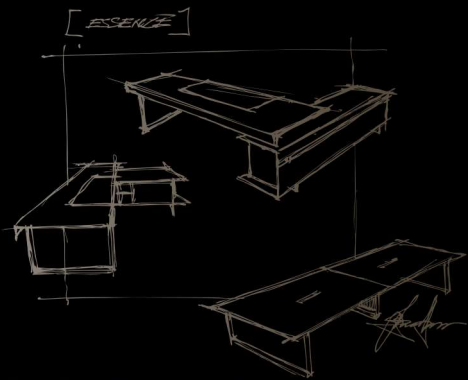

Technical Details

Essence
Essence