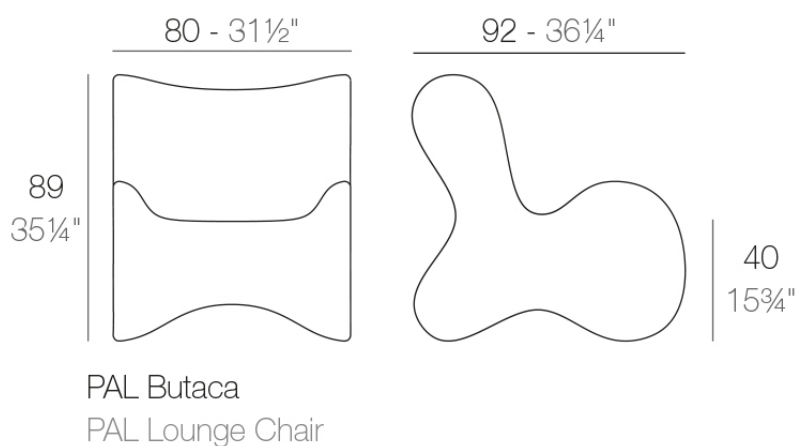

### Description

Made of polyethylene resin by rotational moulding. 100% Recyclable. Item suitable for indoor and outdoor use. Available in different finishes.

Weight: 20 Kg