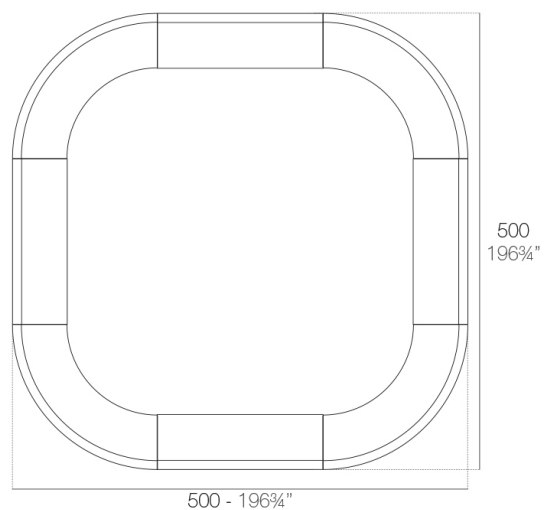

Info

Description

Made of polyethylene resin by rotational moulding. 100% Recyclable. Item suitable for indoor and outdoor use. Available in different finishes.

Weight: 54.2 Kg

FIESTA 180 Barra
FIESTA 180 Counter

Combinations

2 x 56001 180 Barra - 180 Counter
4 x 56002 Barra curva - Curved counter

4 x 56001 180 Barra - 180 Counter
4 x 56002 Barra curva - Curved counter

Accessories

- **SHELVES**

2-HPL Flat shelf set. Black or white edge.