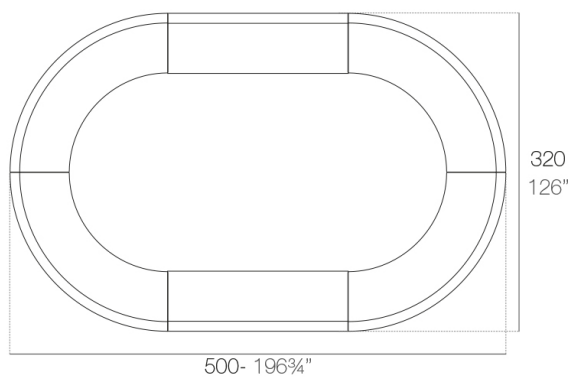

Info

Description

Made of polyethylene resin by rotational moulding. 100% Recyclable. Item suitable for indoor and outdoor use. Available in different finishes.

Weight: 54.2 Kg

FIESTA 180 Barra
FIESTA 180 Counter

Combinations

2 x 56001 180 Barra - 180 Counter
4 x 56002 Barra curva - Curved counter

4 x 56001 180 Barra - 180 Counter
4 x 56002 Barra curva - Curved counter

Accessories

- **SHELVES**

2-HPL Flat shelf set. Black or white edge.