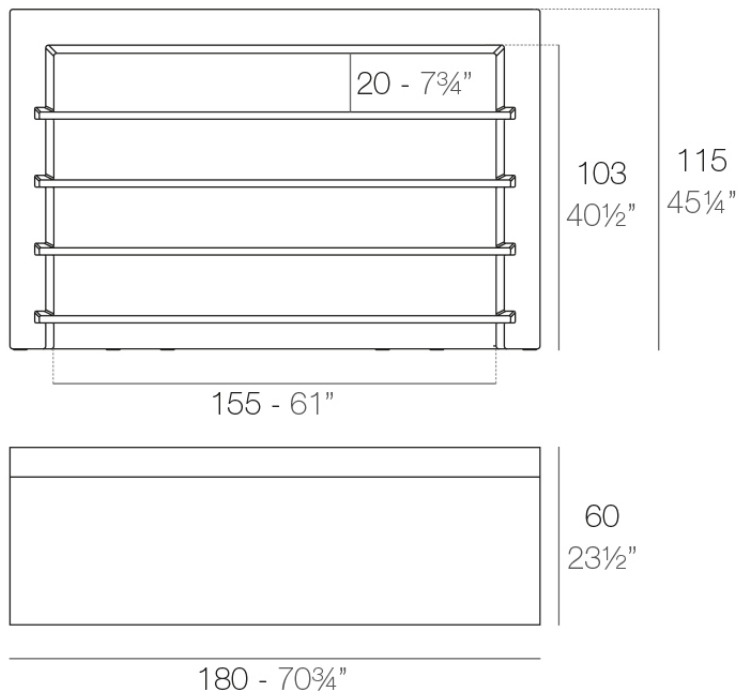

Info

Description

Made of polyethylene resin by rotational moulding. 100% Recyclable. Item suitable for indoor and outdoor use. Available in different finishes.

Weight: 54.2 Kg

FIESTA 180 Barra
FIESTA 180 Counter

Combinations

2 x 56001 180 Barra - 180 Counter
4 x 56002 Barra curva - Curved counter

4 x 56001 180 Barra - 180 Counter
4 x 56002 Barra curva - Curved counter

Accessories

- **SHELVES**

2-HPL Flat shelf set. Black or white edge.