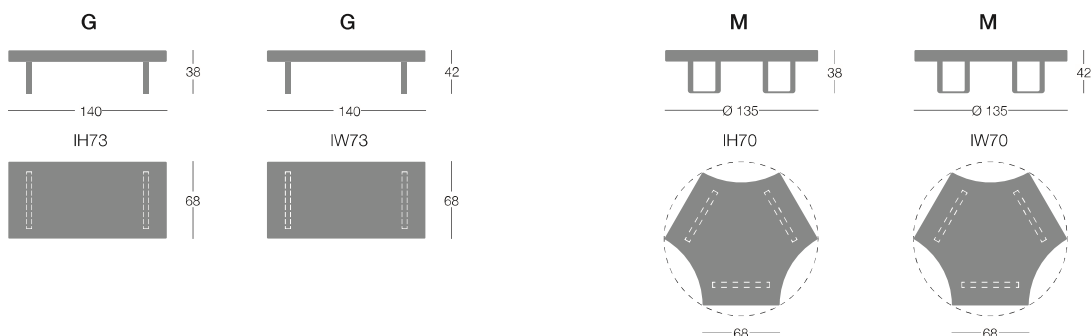

Legs

Customer's own material

For customer's own material, the form at the end of the price list shall apply, to be sent to Segis Spa with the Client's signature.

Longway G Solid fabric for 1 pc:
per 1 pc 157 cm (H.140 cm)

Dimensions

“Loop” seating element
(2 pieces linked together to be assembled)

	Article	Upholstery	pcs/dimensions volume Gross weight Product Net weight
Module L	IH74 - H. 38 cm IW74 - H. 42 cm	Gazebo Xtreme Plus / Magnum / Rivet / Spinning / Sprint Blazer / Bowen / Gingko / Maple / Step Melange Divina3 / Divina Melange2 / Steelcut 2 / Steelcut Trio3 C.O. faux leather / C.O.M. (solid colour)	1 pc / 188x88x112 cm (sono due scatole con la stessa misura) 3,7 m ³ 122 Kg