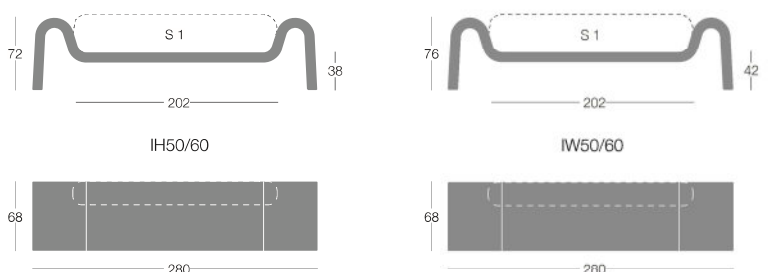

Dimensions

Customer's own material

For customer's own material, the form at the end of the price list shall apply, to be sent to Segis Spa with the Client's signature.

*Longway F Solid fabric for 1 pc: 777 cm (H.140 cm)
Upholstery in two colours: or 1 pc seat 756 cm (H.140 cm) -
lateral sides 262 cm (H.140 cm)*

Backrest: solid fabric for 1 pc. backrest 225 cm (width 140 cm)

Resistance tests

ANSI-BIFMA 5.4 - 2005/13 - seating durability - cyclic
ANSI-BIFMA 5.4 - 2005/12 - arm durability - cyclic
ANSI-BIFMA 5.4 - 2005/15 - structural durability - cyclic Test
ANSI-BIFMA 5.4 - 2005/10 - arm strength - vertical, static Test
ANSI-BIFMA 5.4 - 2005/14 - drop test - dynamic
ANSI-BIFMA 5.4 - 2005/17 - leg strength - front & side application
ANSI-BIFMA 5.4 - 2005/18 - unit drop test - dynamic
ANSI-BIFMA 5.4 - 2005/22 - stability