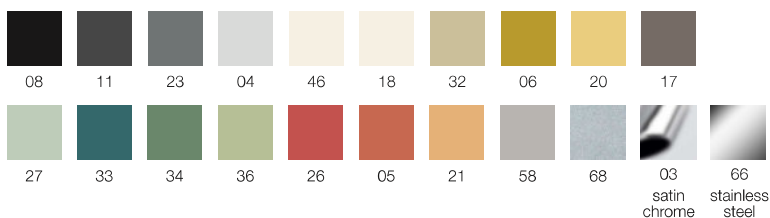

Finishes

Legs

Dimensions