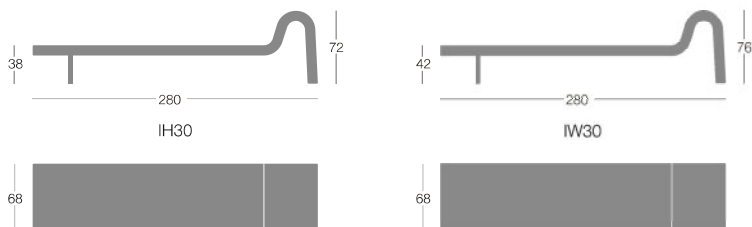

Customer's own material

For customer's own material, the form at the end of the price list shall apply, to be sent to Segis Spa with the Client's signature.

Solid fabric for 1 pc 693 cm (H.140 cm)

Upholstery in two colours:
or 1 pc seat 683 cm (H.140 cm)
lateral sides 315 cm (H.140 cm)

Fire retardant certifications

Art. IH30 The product upholstered with Xtreme fabric and Gazebo faux-leather meets Class 11M Standards by the Italian Minister of Interior.