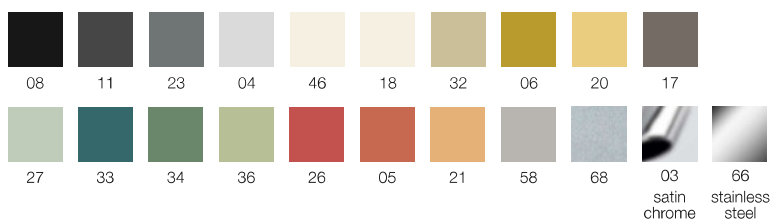

Rectangular bench

Bench or joining element, to be used alone or in a modular composition.

Hexagonal bench

Bench or joining element, to be used alone or in a modular composition.

	Article	Upholstery	pcs/dimensions volume Gross weight Product Net weight
Module G	IH73 - H. 38 cm	Gazebo	1 pc / 144x18x74 cm 0,19 m³ 28 Kg 24 Kg
	IW73 - H. 42 cm	Xtreme Plus / Magnum / Rivet / Spinning / Sprint Blazer / Bowen / Gingko / Maple / Step Melange Divina3 / Divina Melange2 / Steelcut 2 / Steelcut Trio3 C.O. faux leather / C.O.M. (solid colour)	
Module M	IH70 - H. 38 cm	Gazebo	1 pc / 138x18x119 cm 0,29 m³ 34 Kg 28,5 Kg
	IW70 - H. 42 cm	Xtreme Plus / Magnum / Rivet / Spinning / Sprint Blazer / Bowen / Gingko / Maple / Step Melange Divina3 / Divina Melange2 / Steelcut 2 / Steelcut Trio3 C.O. faux leather / C.O.M. (solid colour)	

Accessories

Ganging device, powder coated
in black 08 art. MGANH0108

Additional costs

Upholstery in two different materials
or two colours of the same material

Floor anchoring system (per each leg)

Finishes

Legs