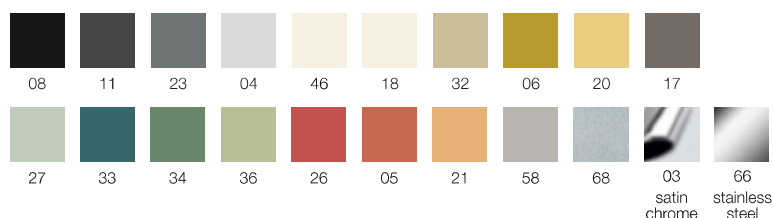

Armchair

	Article	Upholstery	pcs/dimensions volume Gross weight Product Net weight
Module N	IH07 - H. 38 cm	Gazebo	1 pc / 104x76x72 cm 0,57 m³ 39,5 Kg
	IW07 - H. 42 cm	Xtreme Plus / Magnum / Rivet / Spinning / Sprint Blazer / Bowen / Gingko / Maple / Step Melange Divina3 / Divina Melange2 / Steelcut 2 / Steelcut Trio3 C.O. faux leather / C.O.M. (solid colour)	

Finishes

Legs

Dimensions