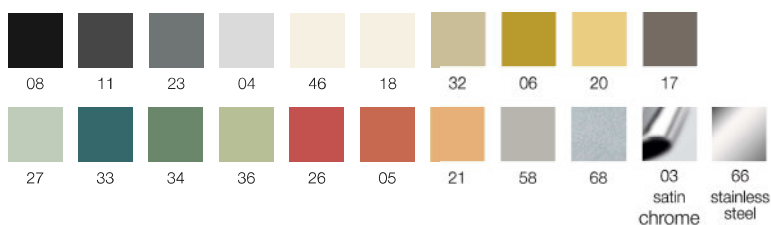

Finishes

Legs

Dimensions