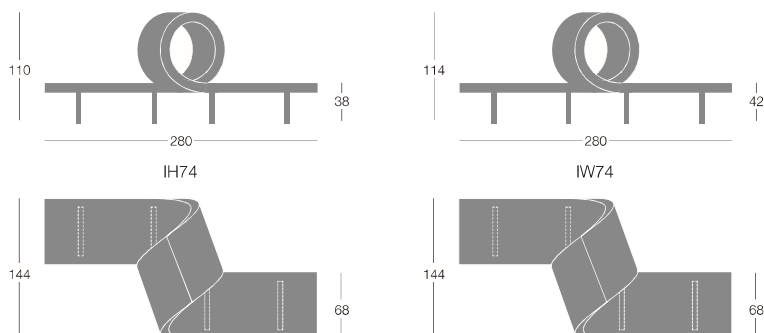

Dimensions

Accessories

Ganging device, powder coated
in black 08 art. MGANH0108

Additional costs

Upholstery in two different materials
or two colours of the same material
Floor anchoring system (per each leg)

Customer's own material

For customer's own material, the form at the end of the price list shall apply, to be sent to Segis Spa with the Client's signature.

Solid fabric for 1 pc 892 cm (H.140 cm)
Upholstery in two colours: or 1 pc seat 609 cm (H.140 cm)
lateral sides 283 cm (H.140 cm)