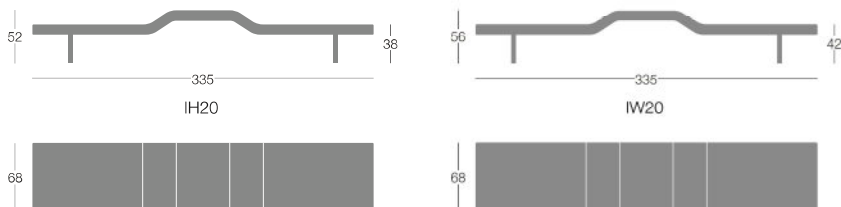

Additional costs

Upholstery in two different materials
or two colours of the same material
Floor anchoring system (per each leg)

Customer's own material

For customer's own material, the form at the end of the price list shall apply, to be sent to Segis Spa with the Client's signature.

Solid fabric for 1 pc 515 cm (H.140 cm)
Upholstery in two colours:
or 1 pc seat 515 cm (H.140 cm)
lateral sides 179 cm (H.140 cm)

Fire retardant certifications

Art. IH20 The product upholstered with Xtreme fabric and Gazebo faux-leather meets Class 1IM Standards by the Italian Minister of Interior.