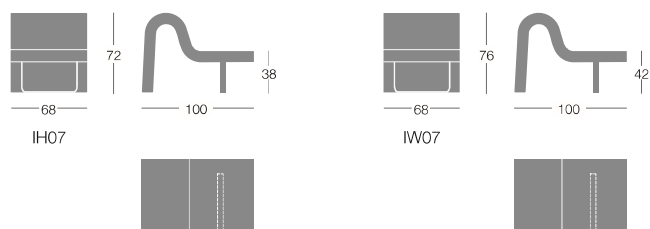

Armchair

	Article	Upholstery	pcs/dimensions volume Gross weight Product Net weight
Module N	IH07 - H. 38 cm	Gazebo	1 pc / 104x76x72 cm 0,57 m³ 39,5 Kg
	IW07 - H. 42 cm	Xtreme Plus / Magnum / Rivet / Spinning / Sprint Blazer / Bowen / Gingko / Maple / Step Melange Divina3 / Divina Melange2 / Steelcut 2 / Steelcut Trio3 C.O. faux leather / C.O.M. (solid colour)	

Finishes

Legs

Dimensions

Accessories

Ganging device, powder coated
in black 08 art. MGANH0108

Floor anchoring system with stainless steel
cover for upholstered legs) C0H50

Additional costs

Upholstery in two different materials
or two colours of the same material

Floor anchoring system (for metal leg)

Customer's own material

For customer's own material, the form at the end of the price list shall apply, to be sent to Segis Spa with the Client's signature.

Solid fabric for 1 pc 315 cm (H.140 cm)
Upholstery in two colours:
or 1 pc seat 189 cm (H.140 cm)
lateral sides 126 cm (H.140 cm)