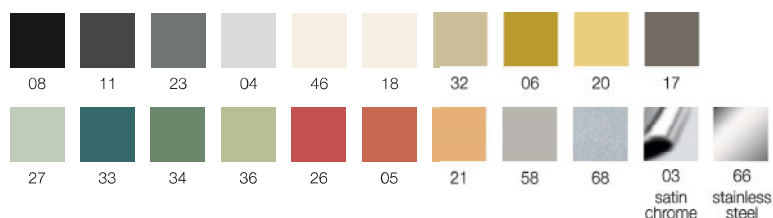

Additional costs

*Upholstery in two different materials
or two colours of the same material*

Accessories

*Floor anchoring system with stainless steel
cover for upholstered legs) C0H50*

Finishes

Legs

Dimensions