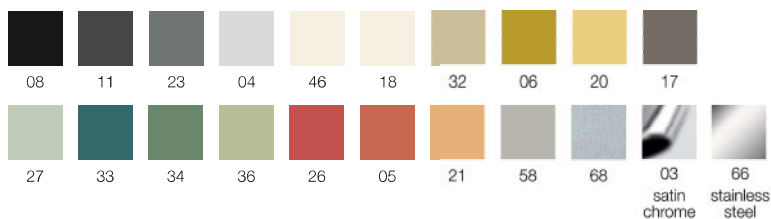

Finishes

Legs