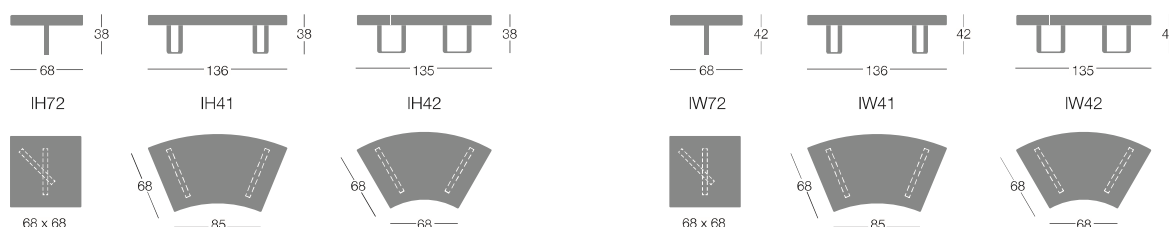

Longway D Solid fabric for 1 pc:
per 1 pc 95 cm (H.140 cm)

Upholstery in two colours:
or 1 pc seat 84 cm (H.140 cm) - lateral sides
32 cm (H.140 cm)

Longway H-I Solid fabric for 1 pc 189 cm (H.140 cm)

Upholstery in two colours:
or 1 pc seat 157 cm (H.140 cm) - lateral sides 157 cm
(H.140 cm)

Dimensions

Curved bench 90° R.110 with central arm

IH39 / IW39: self-supporting module (4 legs).

IH40 / IW40: non self-supporting module, to use only in a modular composition (2 legs).

	Article	Upholstery	pcs/dimensions volume Gross weight Product Net weight
Module E	IH39 - H. 38 cm	Gazebo	1 pc / 259x48x103 cm 1,29 m ³ 71,5 Kg 54 Kg
	IW39 - H. 42 cm	Xtreme Plus / Magnum / Rivet / Spinning / Sprint Blazer / Bowen / Gingko / Maple / Step Melange Divina3 / Divina Melange2 / Steelcut 2 / Steelcut Trio3 C.O. faux leather / C.O.M. (solid colour)	
Module E To use only in a modular composition	IH40 - H. 38 cm	Gazebo	1 pc / 259x48x103 cm 1,29 m ³ 67,5 Kg 50 Kg
	IW40 - H. 42 cm	Xtreme Plus / Magnum / Rivet / Spinning / Sprint Blazer / Bowen / Gingko / Maple / Step Melange Divina3 / Divina Melange2 / Steelcut 2 / Steelcut Trio3 C.O. faux leather / C.O.M. (solid colour)	