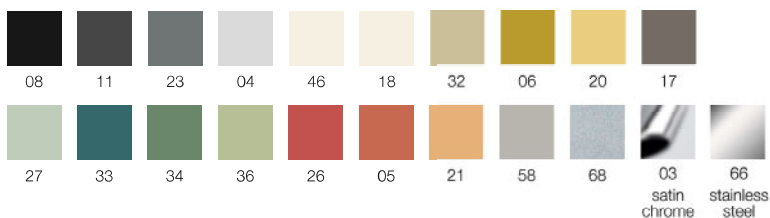

Finishes

Legs

Dimensions