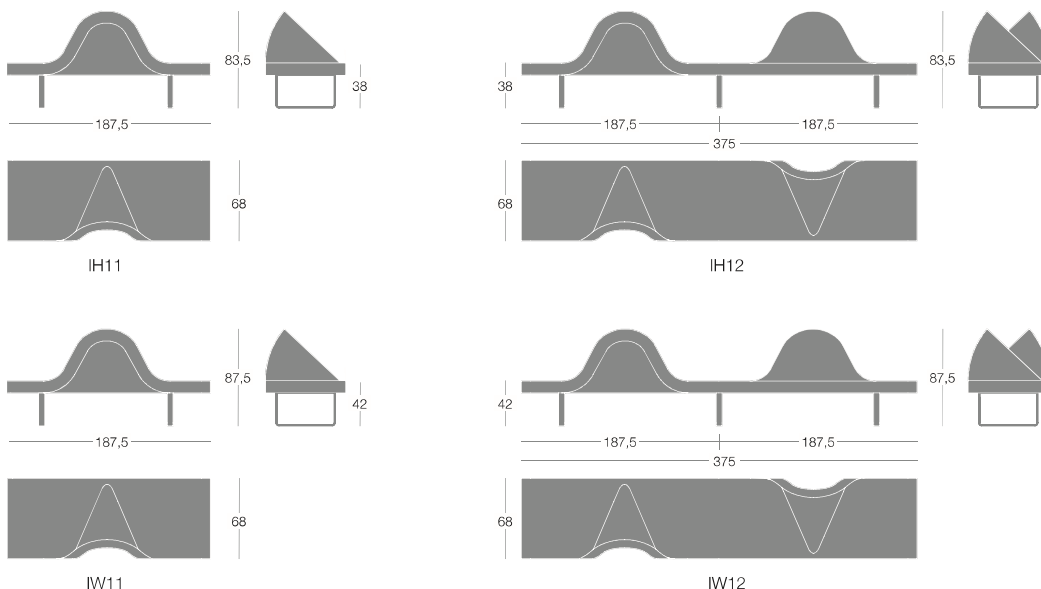

For customer's own material, the form at the end of the
price list shall apply, to be sent to Segis Spa with the
Client's signature.

Module V
Solid fabric for 1 pc 550 cm (H.140 cm)

Module W
Solid fabric for 1 pc 1.100 cm (H.140 cm)
lateral sides 179 cm (H.140 cm)

Finishes

Legs

Dimensions

Modules

Compositions