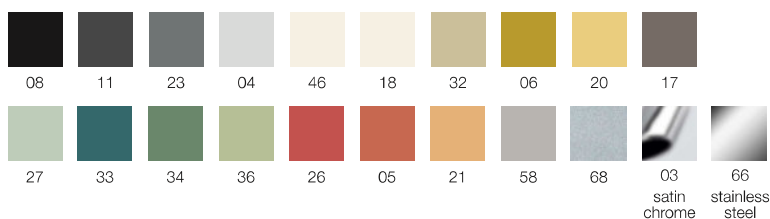

LONGWAY® - Q / R

Bartoli Design / 2007

	Article	Upholstery	pcs/dimensions volume Gross weight Product Net weight
Module Q	IH09 - H. 38 cm	Gazebo Xtreme Plus / Magnum / Rivet / Spinning / Sprint Blazer / Bowen / Gingko / Maple / Step Melange Divina3 / Divina Melange2 / Steelcut 2 / Steelcut Trio3 C.O. faux leather / C.O.M. (solid colour)	1 pc / 142x20x164 cm 0,46 m³ 49 Kg
	IW09 - H. 42 cm		
Module R	IH10 - H. 38 cm	Gazebo Xtreme Plus / Magnum / Rivet / Spinning / Sprint Blazer / Bowen / Gingko / Maple / Step Melange Divina3 / Divina Melange2 / Steelcut 2 / Steelcut Trio3 C.O. faux leather / C.O.M. (solid colour)	1 pc / 184x20x212 cm 0,78 m³ 64 Kg
	IW10 - H. 42 cm		

Accessories

Ganging device, powder coated
in black 08 art. MGANH0108

Additional costs

Upholstery in two different materials
or two colours of the same material
Floor anchoring system (per each leg)

Finishes

Legs