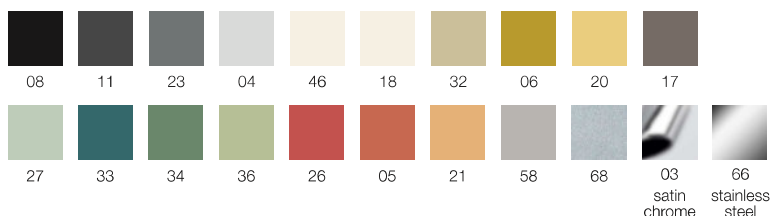

Finishes

Legs

Accessories

Ganging device, powder coated in black 08 art.MGANH4008

Additional costs

Upholstery in two different materials or two colours of the same material
Floor anchoring system (per each leg)