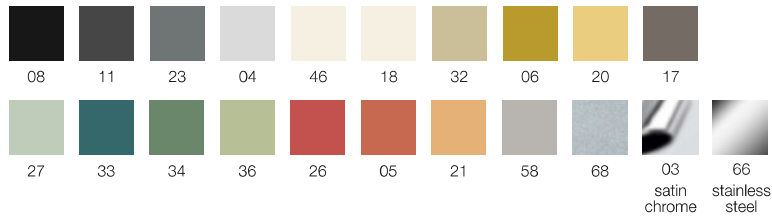

Finishes

Legs