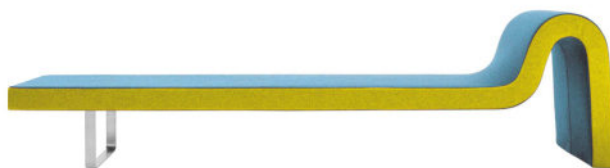

Bench with side armrest

	Article	Upholstery	pcs/dimensions volume Gross weight Product Net weight
Module C	IH30 - H. 38 cm	Gazebo	1 pc / 285x77x74 cm 1,62 m³ 71,5 Kg 63 Kg
	IW30 - H. 42 cm	Xtreme Plus / Magnum / Rivet / Spinning / Sprint Blazer / Bowen / Gingko / Maple / Step Melange Divina3 / Divina Melange2 / Steelcut 2 / Steelcut Trio3 C.O. faux leather / C.O.M. (solid colour)	

Accessories

Ganging device, powder coated
in black 08 art. MGANH0108

Floor anchoring system with stainless steel
cover (for upholstered legs) C0H50

Additional costs

Upholstery in two different materials
or two colours of the same material

Floor anchoring system (for metal leg)