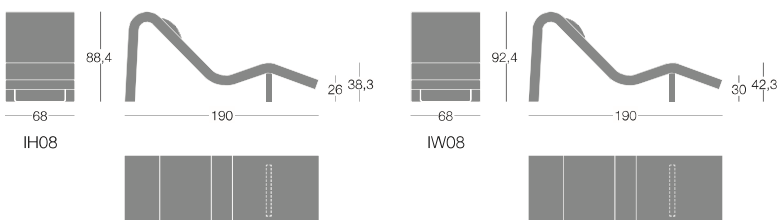

Chaise longue
with headrest (64x30 H cm)

	Article	Upholstery	pcs/dimensions volume Gross weight Product Net weight
Module O	IH08 - H. 38 cm	Gazebo	1 pc / 194x94x72 cm 1,29 m³ 54 Kg
	IW08 - H. 42 cm	Xtreme Plus / Magnum / Rivet / Spinning / Sprint Blazer / Bowen / Gingko / Maple / Step Melange Divina3 / Divina Melange2 / Steelcut 2 / Steelcut Trio3 C.O. faux leather / C.O.M. (solid colour)	

Finishes

Legs

Dimensions

Accessories

Floor anchoring system with stainless steel cover for upholstered legs) C0H50

Additional costs

Upholstery in two different materials or two colours of the same material
Floor anchoring system (per each leg)

Customer's own material

For customer's own material, the form at the end of the price list shall apply, to be sent to Segis Spa with the Client's signature.

Solid fabric for 1 pc 556 cm (H.140 cm)
Upholstery in two colours:
or 1 pc seat 241 cm (H.140 cm)
lateral sides 315 cm (H.140 cm)
Poggiatesta 73 cm (H.140 cm)