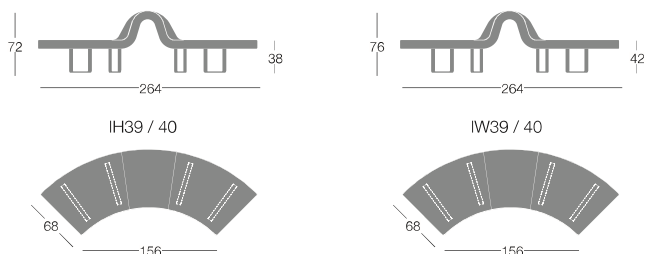

Dimensions

Curved bench 90° R.110 with central arm

IH39 / IW39: self-supporting module (4 legs).

IH40 / IW40: non self-supporting module, to use only in a modular composition (2 legs).

	Article	Upholstery	pcs/dimensions volume Gross weight Product Net weight
Module E	IH39 - H. 38 cm	Gazebo	1 pc / 259x48x103 cm 1,29 m ³ 71,5 Kg 54 Kg
	IW39 - H. 42 cm	Xtreme Plus / Magnum / Rivet / Spinning / Sprint Blazer / Bowen / Gingko / Maple / Step Melange Divina3 / Divina Melange2 / Steelcut 2 / Steelcut Trio3 C.O. faux leather / C.O.M. (solid colour)	
Module E To use only in a modular composition	IH40 - H. 38 cm	Gazebo	1 pc / 259x48x103 cm 1,29 m ³ 67,5 Kg 50 Kg
	IW40 - H. 42 cm	Xtreme Plus / Magnum / Rivet / Spinning / Sprint Blazer / Bowen / Gingko / Maple / Step Melange Divina3 / Divina Melange2 / Steelcut 2 / Steelcut Trio3 C.O. faux leather / C.O.M. (solid colour)	

Dimensions

Customer's own material

For customer's own material, the form at the end of the price list shall apply, to be sent to Segis Spa with the Client's signature.

Solid fabric for 1 pc 588 cm (H.140 cm)
Upholstery in two colours: or 1 pc seat 462 cm (H.140 cm) - lateral sides 158 cm (H.140 cm)

Sofa bench with or without backrest

	Article	Upholstery	pcs/dimensions volume Gross weight Product Net weight
Module F	IH50 - H. 38 cm	Gazebo	1 pc / 285x77x74 cm 1,60 m ³ 82,5 Kg 74 Kg
	IW50 - H. 42 cm	Xtreme Plus / Magnum / Rivet / Spinning / Sprint Blazer / Bowen / Gingko / Maple / Step Melange Divina3 / Divina Melange2 / Steelcut 2 / Steelcut Trio3 C.O. faux leather / C.O.M. (solid colour)	
Module F with backrest	IH60 - H. 38 cm	Gazebo	1 pc / 285x80x74 cm 1,70 m ³ 100,5 Kg 87 Kg
	IW60 - H. 42 cm	Xtreme Plus / Magnum / Rivet / Spinning / Sprint Blazer / Bowen / Gingko / Maple / Step Melange Divina3 / Divina Melange2 / Steelcut 2 / Steelcut Trio3 C.O. faux leather / C.O.M. (solid colour)	