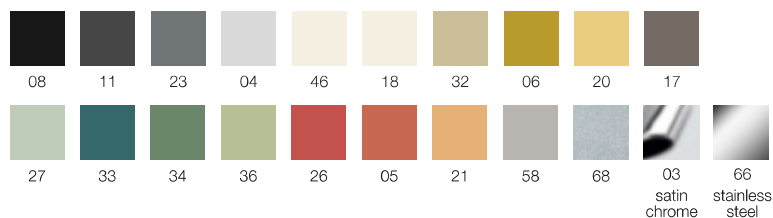

Finishes

Legs