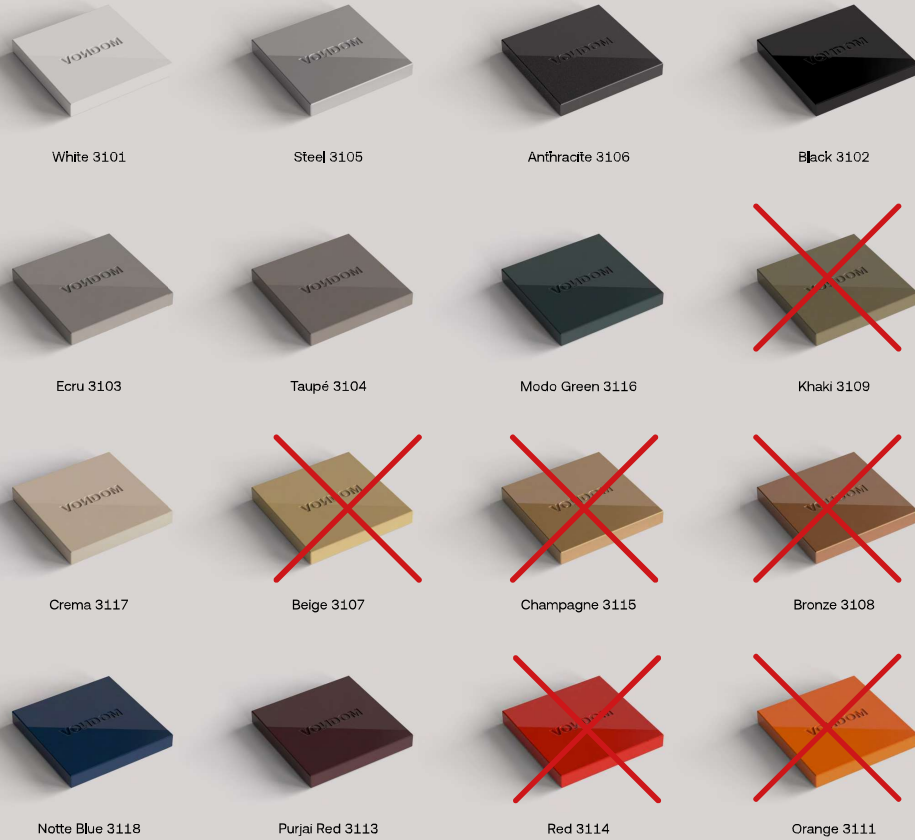

Rotomolding previous colors

Basic

*Colors may differ from reality due to printing or visualization on different screens.

Rotomolding new 2025

Basic

Granite effect / Efecto granito

Lacquered previous colors

Lacquered

*Colors may differ from reality due to printing or visualization on different screens.

Lacquered new 2025

Lacquered