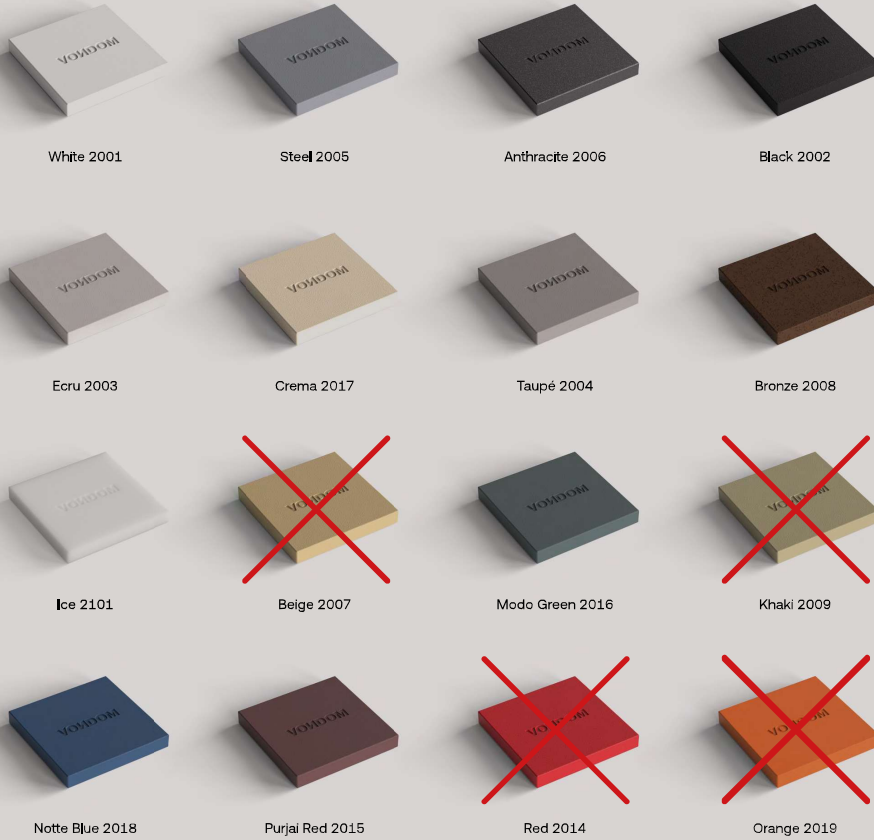

Rotomolding previous colors

Basic

*Colors may differ from reality due to printing or visualization on different screens.

Rotomolding new 2025

Basic

Granite effect / Efecto granito

Lacquered previous colors

Lacquered

*Colors may differ from reality due to printing or visualization on different screens.

Lacquered new 2025

Lacquered