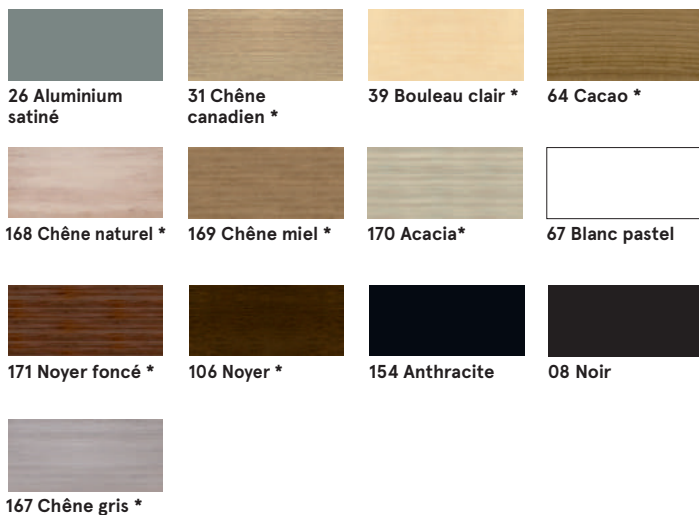

Plateau, top, base, corps, façade