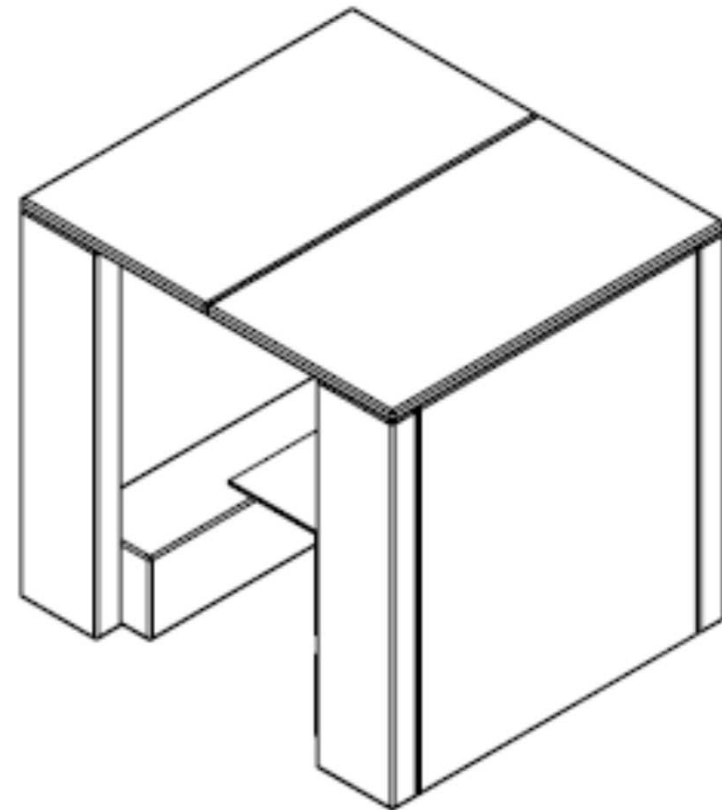

VUE DU DESSUS