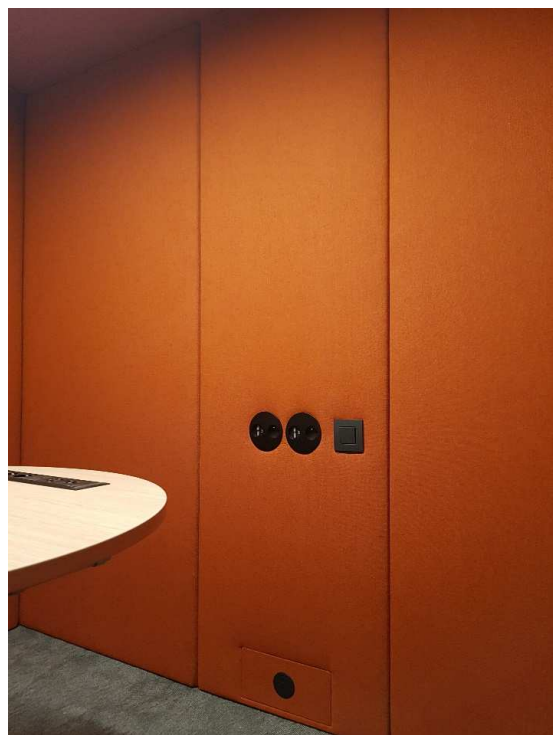

VUE DE FACE

VUE DU DESSUS

We design silence

Lounge Systems Mood Screen design by Alain Berteau

TABLES TOP ACCESSORIES

OPENING FOR WORKSTATION

CONI

TWIST