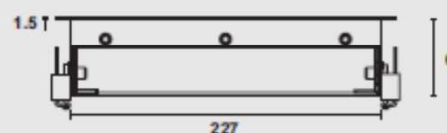

PIX

CABLE PASS

black - grey
Ø 60 / 80

black - white - grey

option 1

option 2

black - white - stainless steel

option 1