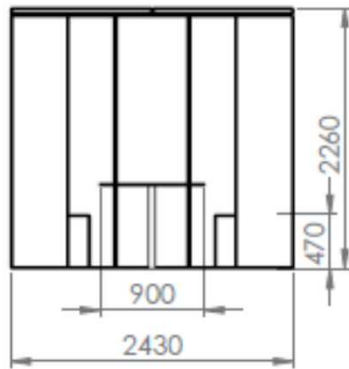

We design silence

Lounge Systems **Mood Screen avec toit** design by Alain Berteau

VUE DE FACE