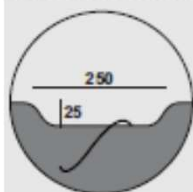

TABLES TOP ACCESSORIES

OPENING FOR WORKSTATION