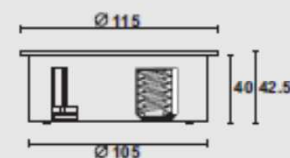

PIX

CABLE PASS

black - grey
Ø 60 / 80

black - white - grey

option 1

option 2

black - white - stainless steel

option 1