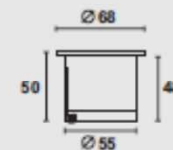

black

ELECTRICAL PLUGS

SWITZERLAND

SECURITY

UTE

UK

Mention the model, the colour and the proposed options of the product in the order