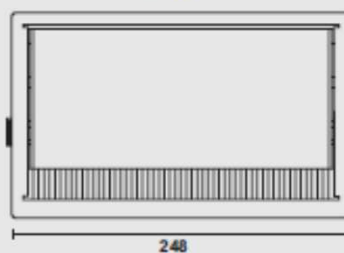

We design silence

Lounge Systems Mood Screen design by Alain Berteau

TABLES TOP ACCESSORIES

OPENING FOR WORKSTATION

CONI

TWIST

PIX

CABLE PASS

black - grey
Ø 60 / 80

black - white - grey

option 1

option 2

black - white - stainless steel

option 1

option 2

black

ELECTRICAL PLUGS

SWITZERLAND

SECURITY

UTE

UK

Mention the model, the colour and the proposed options of the product in the order