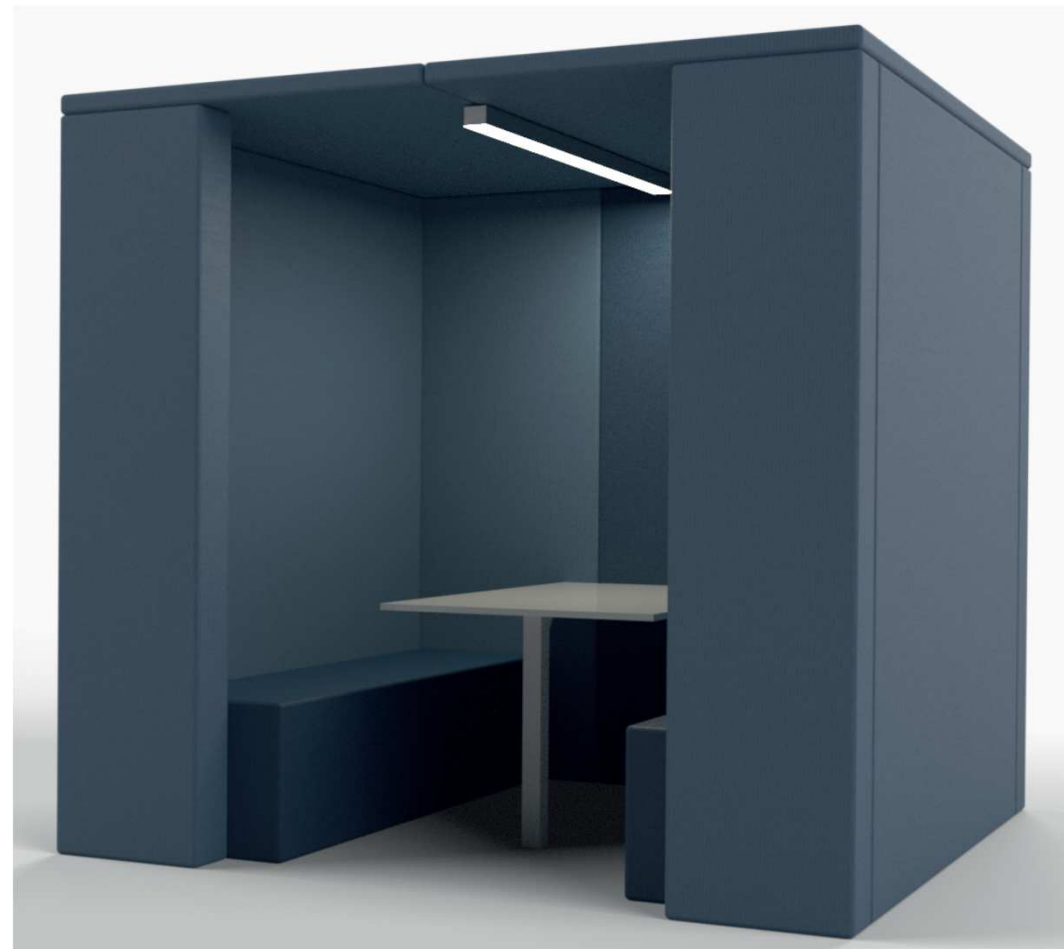

We design silence[®]

We design silence

Lounge Systems **Mood Screen avec toit** design by Alain Berteau

We design silence

Lounge Systems **Mood Screen avec toit** design by Alain Berteau

We design silence

Lounge Systems **Mood Screen avec toit** design by Alain Berteau

VUE DE FACE

VUE DU DESSUS

We design silence

Lounge Systems Mood Screen design by Alain Berteau

TABLES TOP ACCESSORIES

OPENING FOR WORKSTATION

CONI

TWIST

PIX

CABLE PASS

black - grey
Ø 60 / 80

black - white - grey

option 1

option 2

black - white - stainless steel

option 1