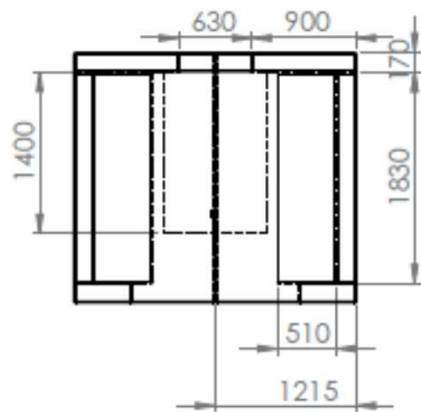

VUE DU DESSUS