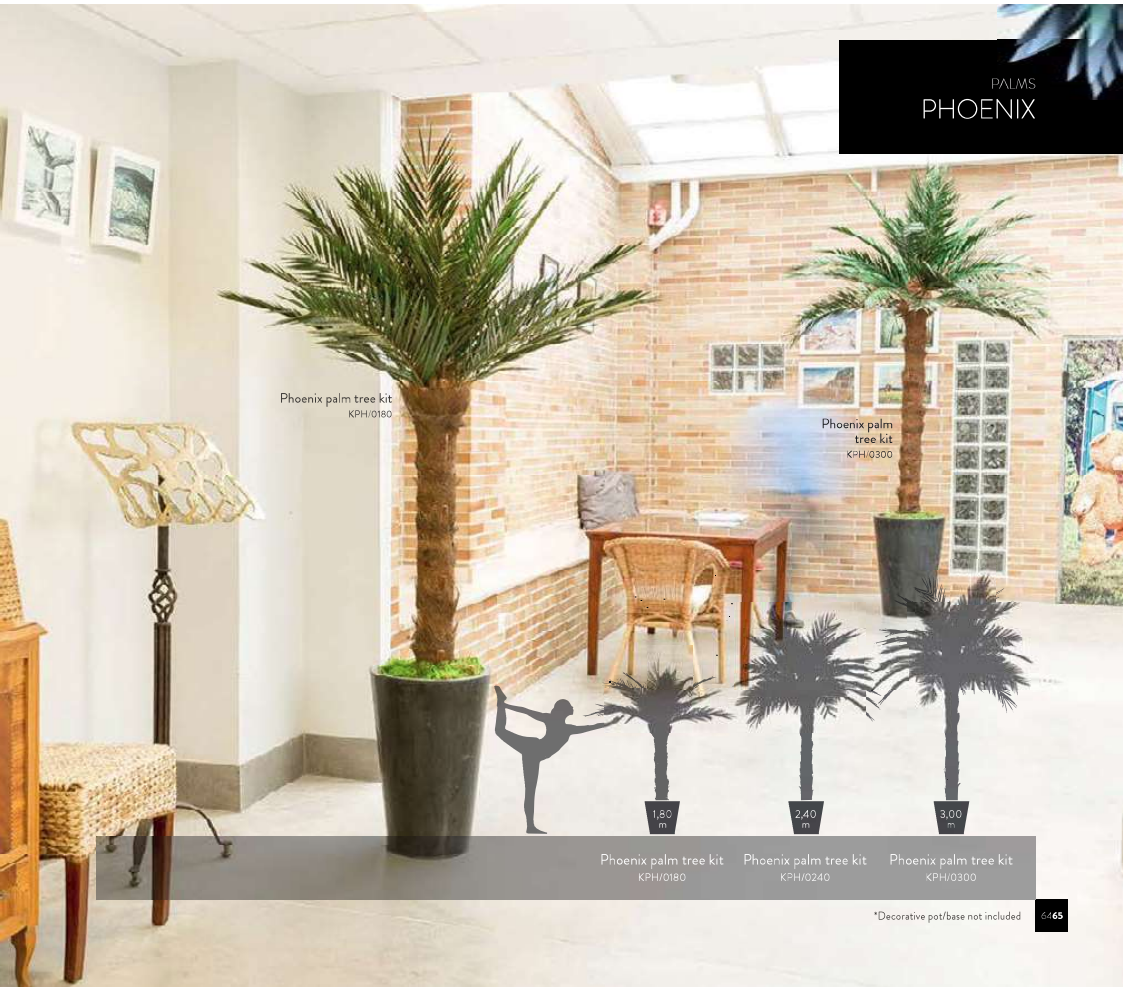

Phoenix palm tree kit
KPH/0180

Phoenix palm tree kit
KPH/0300

Phoenix palm tree kit
KPH/0180

Phoenix palm tree kit
KPH/0240

Phoenix palm tree kit
KPH/0300

*Decorative pot/base not included