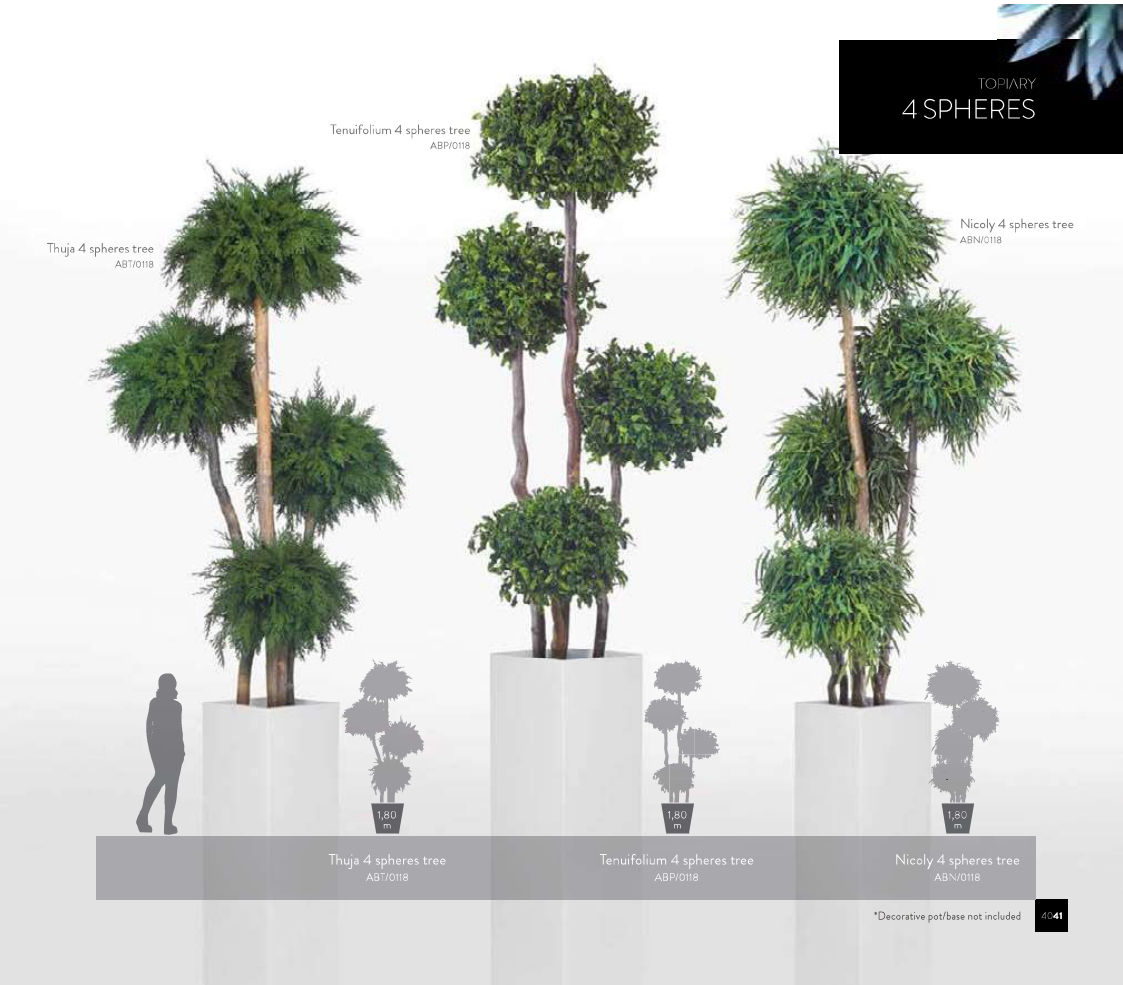

TOPIARY
4 SPHERES

Thuja 4 spheres tree
ABT/0118

Tenuifolium 4 spheres tree
ABP/0118

Nicoly 4 spheres tree
ABN/0118

Thuja 4 spheres tree
ABT/0118

Tenuifolium 4 spheres tree
ABP/0118

Nicoly 4 spheres tree
ABN/0118

*Decorative pot/base not included